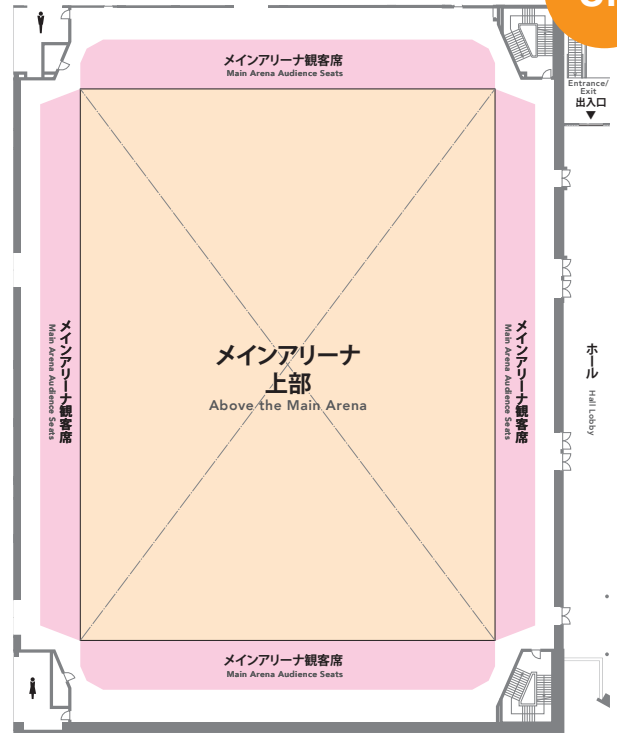

## DESCRIPTION OF THE BUILDING

京王高尾駅「狭間駅」下車目の前のアクセスが魅力。幅広い競技の国際大会や大規模イベント、プロリーグなど、さまざまに対応。メインとサブ、2つの大型アリーナが隣り合わせとなる1フロア構造が特徴。コンベンションや音楽イベント、地域イベントなど幅広いプログラムに利用可能です。

The location in front of the Hazama Station on the Keio Takao Line offers great access. The building can be used for a wide range of sports, international competitions, large-scale events, professional leagues, etc. It features two large-sized arenas (Main and Sub) next door to each other on the same floor. The building can be used for a wide range of programs, including conventions, music events, and local events.

## ACCESS

**電車** 京王高尾線「狭間駅」より徒歩1分  
By Train A 1-minute walk from Hazama Station on the Keio Takao Line

**駐車場** 350台（屋内駐車場98台・屋外駐車場52台・臨時駐車場200台）  
Parking 350 spaces (98 indoor spaces, 52 outdoor spaces, 200 temporary spaces), fees apply (maximum of 500 yen per day)

## ● メインアリーナ / MAIN ARENA

2F

3F